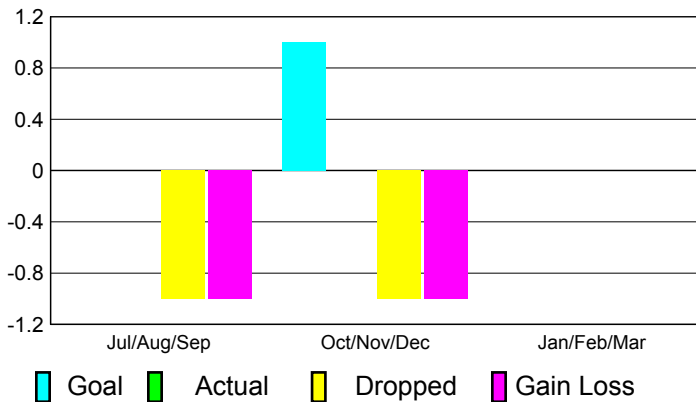

2010-2011 GMT Reports for District (or Undistricted) **District 9 NW**

GMT: **Gary W Fry**

Location: **IOWA**

GMT CA: **1**

CLUBS

**Club Results
2010-2011**

**Clubs
2009-2010**

Month	New Club Goal	Actual New Clubs	Actual Dropped Clubs	Gain/Loss of Clubs	Gain/Loss of Clubs
Jul/Aug/Sep	0	0	-1	-1	0
Oct/Nov/Dec	1	0	-1	-1	0
Jan/Feb/Mar	0	0	0	0	0
Totals	1	0	-2	-2	0

Club Results 2010-2011

Goal, New, Dropped, Gain/Loss

Comparison of Club Gain/Loss

Current Year Compared to the Previous Year

YTD Status Quo Clubs 2010-2011

Status Quo Clubs Compared to Status Quo Members

MEMBERSHIP

**Membership Results
2010-2011**

**Membership
2009-2010**

Month	Net Memb Goal	Actual New Memb	Actual Dropped Memb	Gain/Loss of Memb	Gain/Loss of Memb
Jul/Aug/Sep	-5	10	-45	-35	-15
Oct/Nov/Dec	11	19	-57	-38	12
Jan/Feb/Mar	-10	34	-36	-2	-2
Totals	-4	63	-138	-75	-5